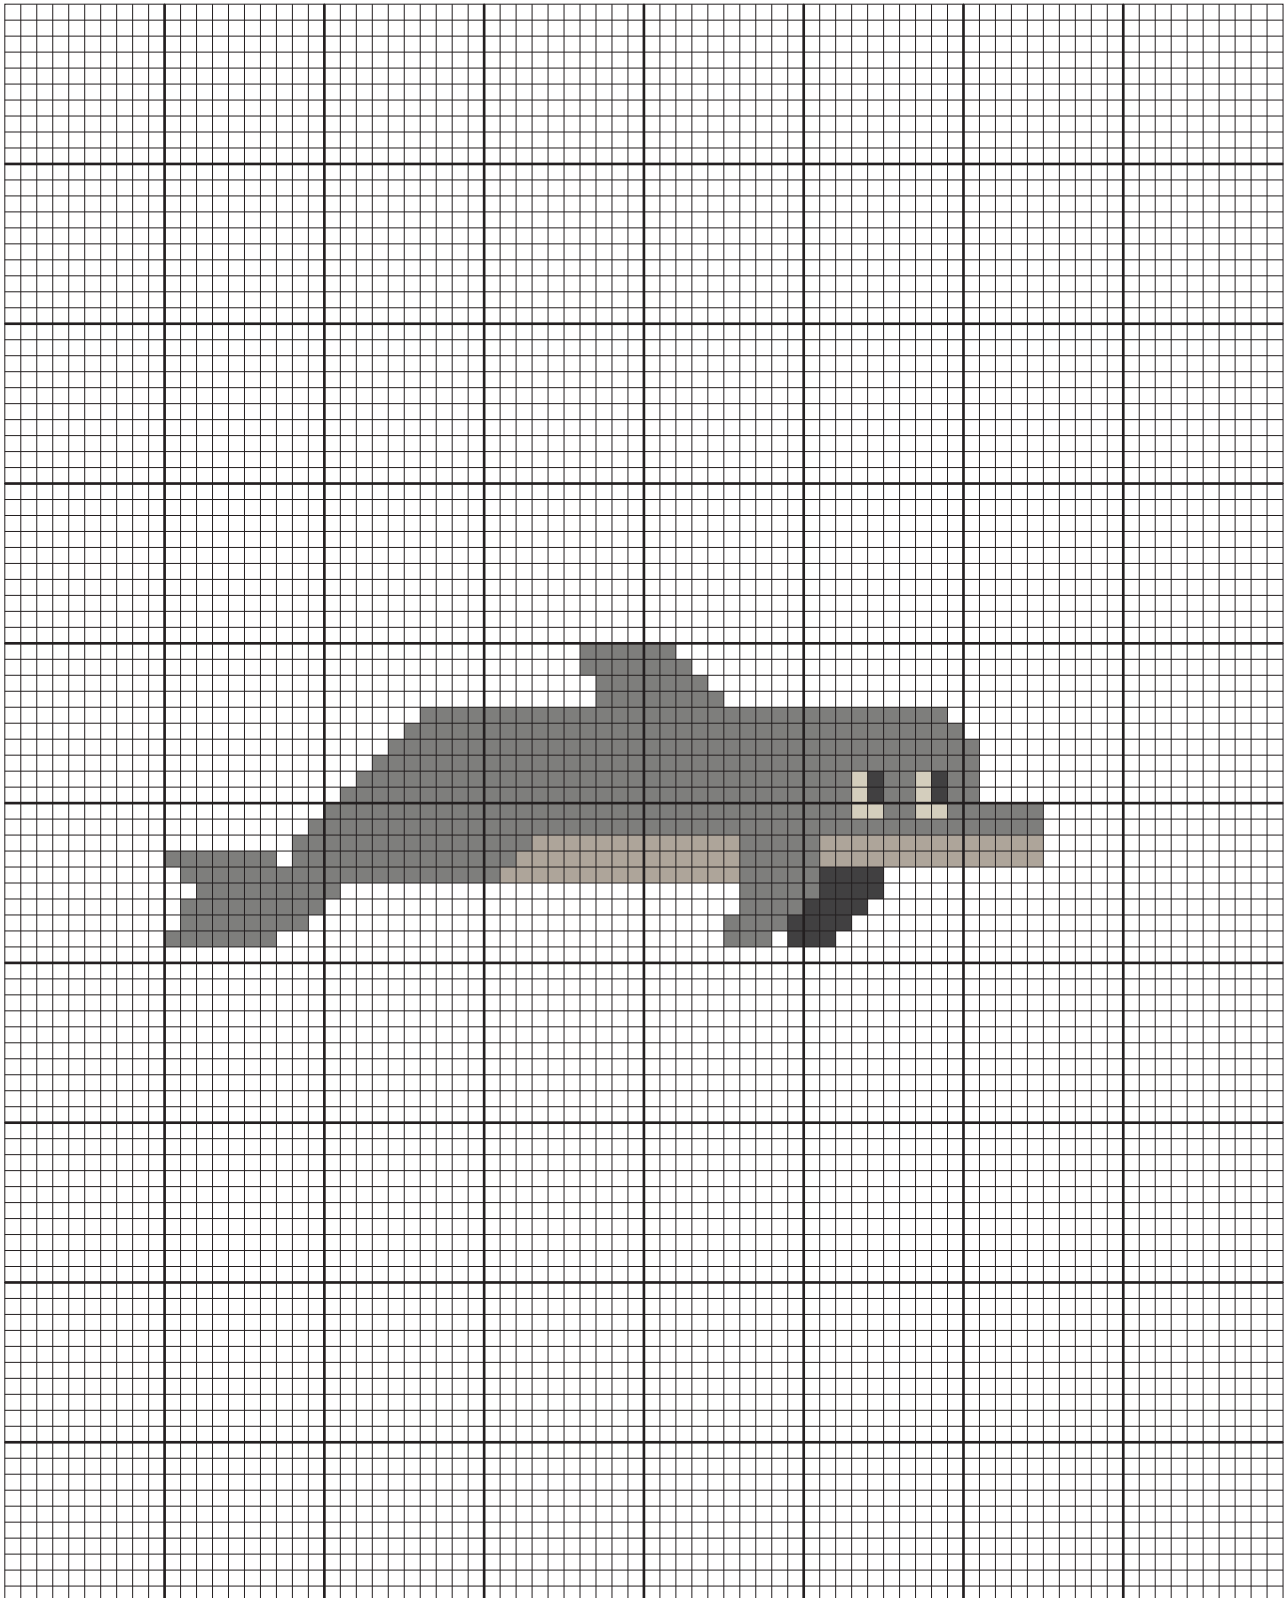

Bottlenose dolphin

colored cross stitch chart

- 449
- 70
- 23
- 8