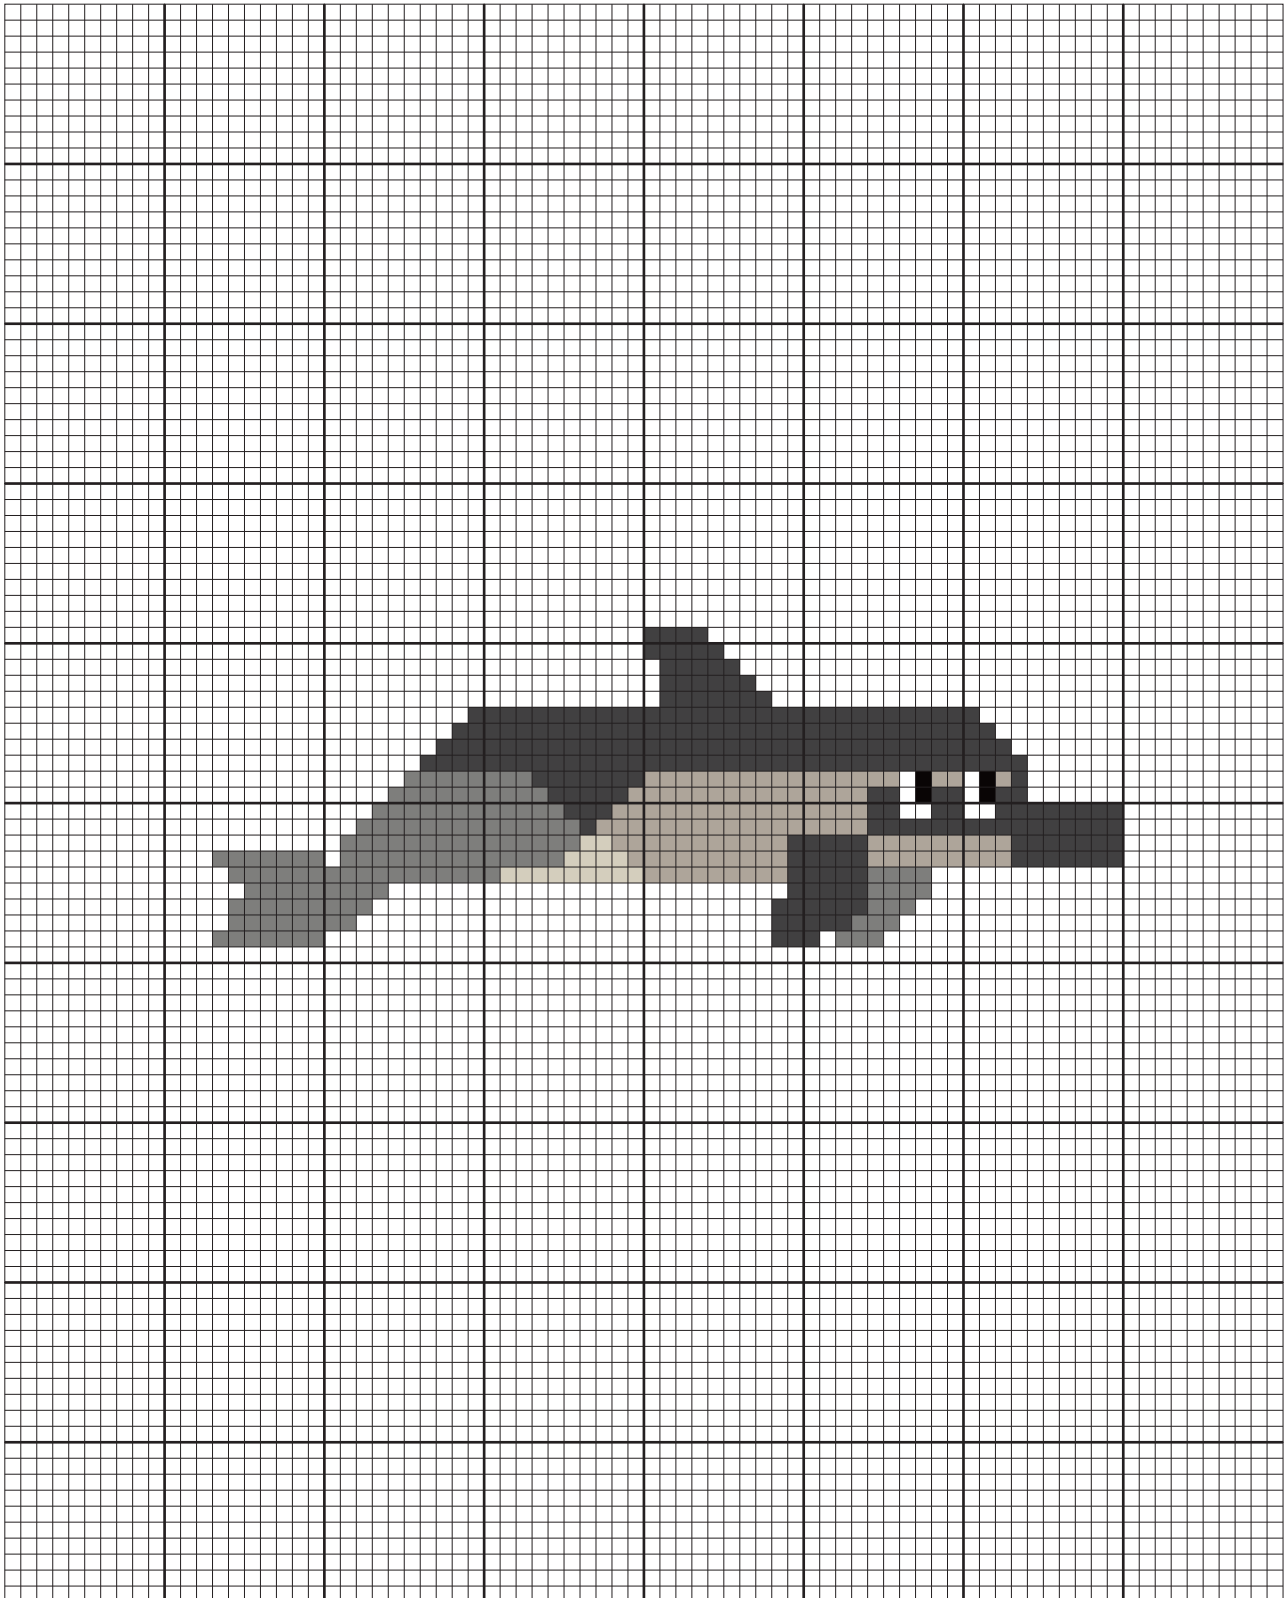

Common dolphin

colored cross stitch chart

- 266 □ 8
- 147
- 115
- 15