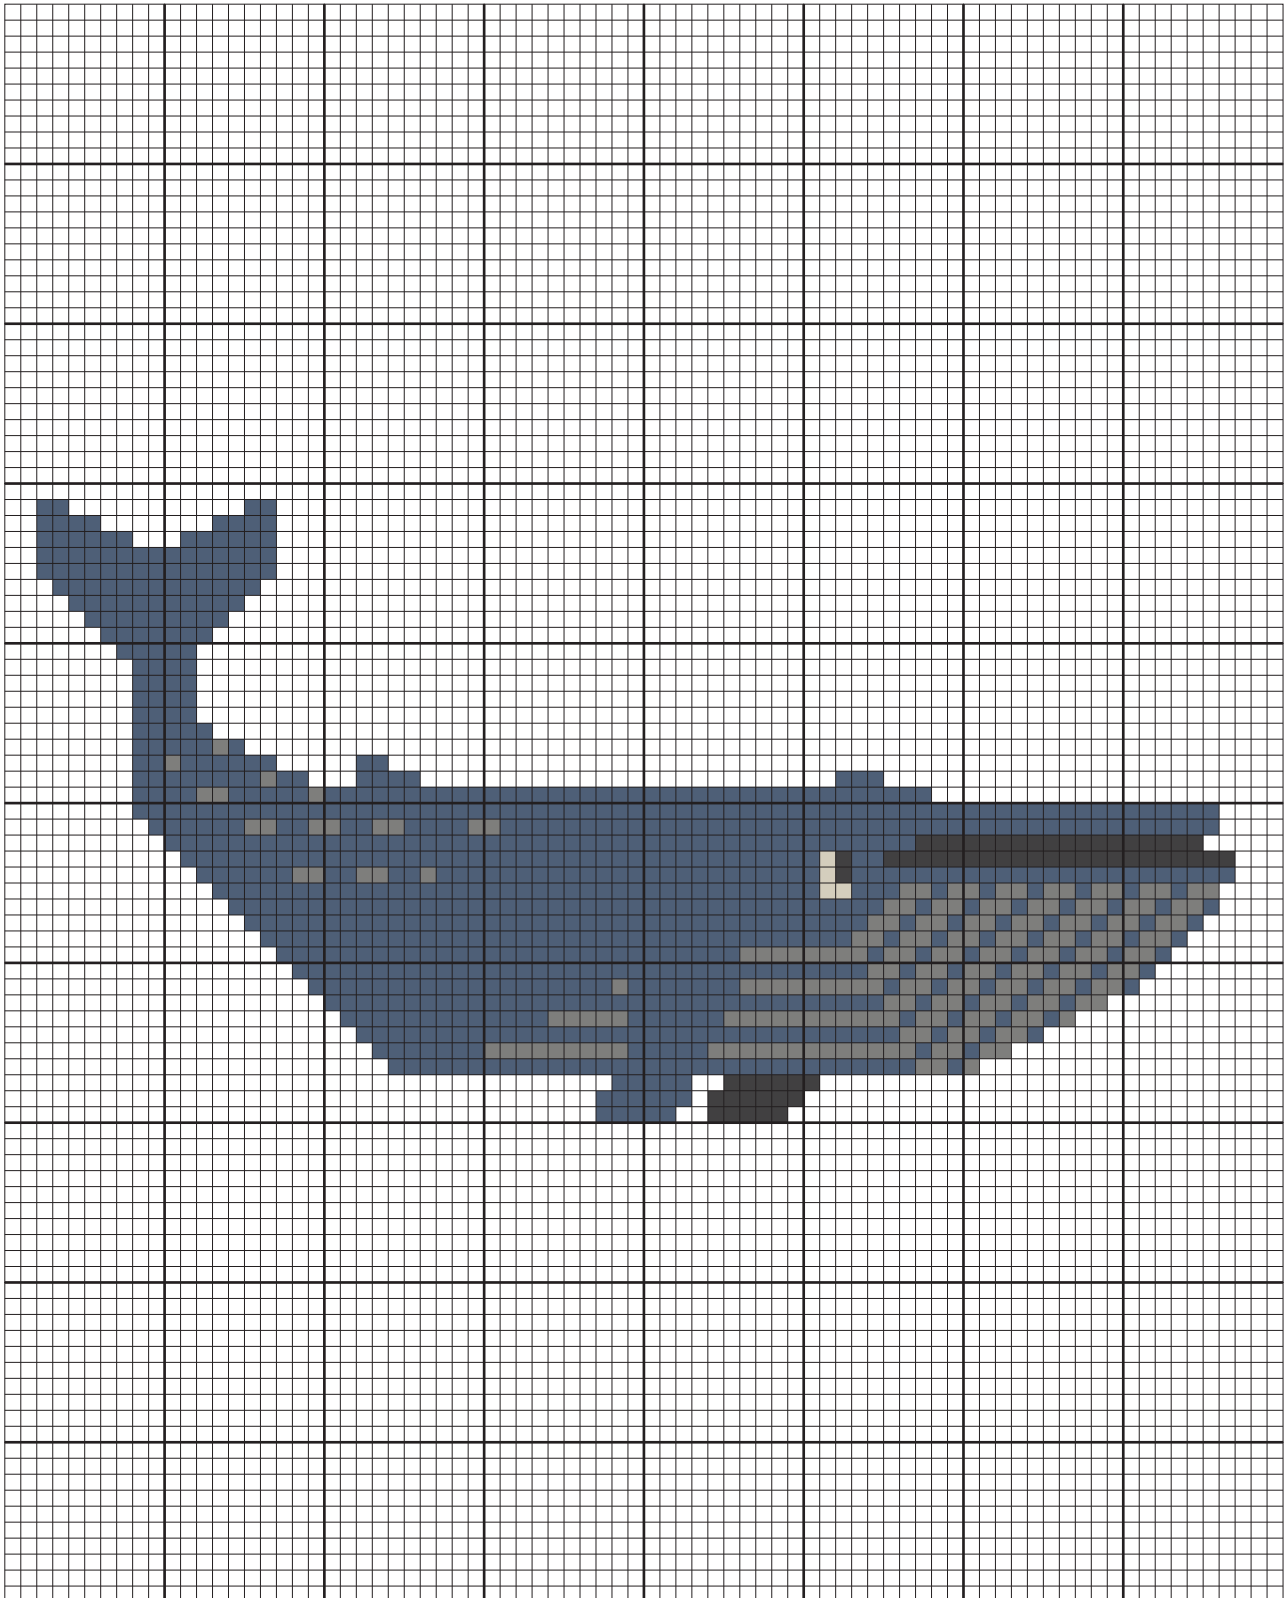

# North Pacific right whale

colored cross stitch chart

- 850
- 161
- 129
- 4

# Blue whale

colored cross stitch chart

- 932
- 195
- 59
- 4