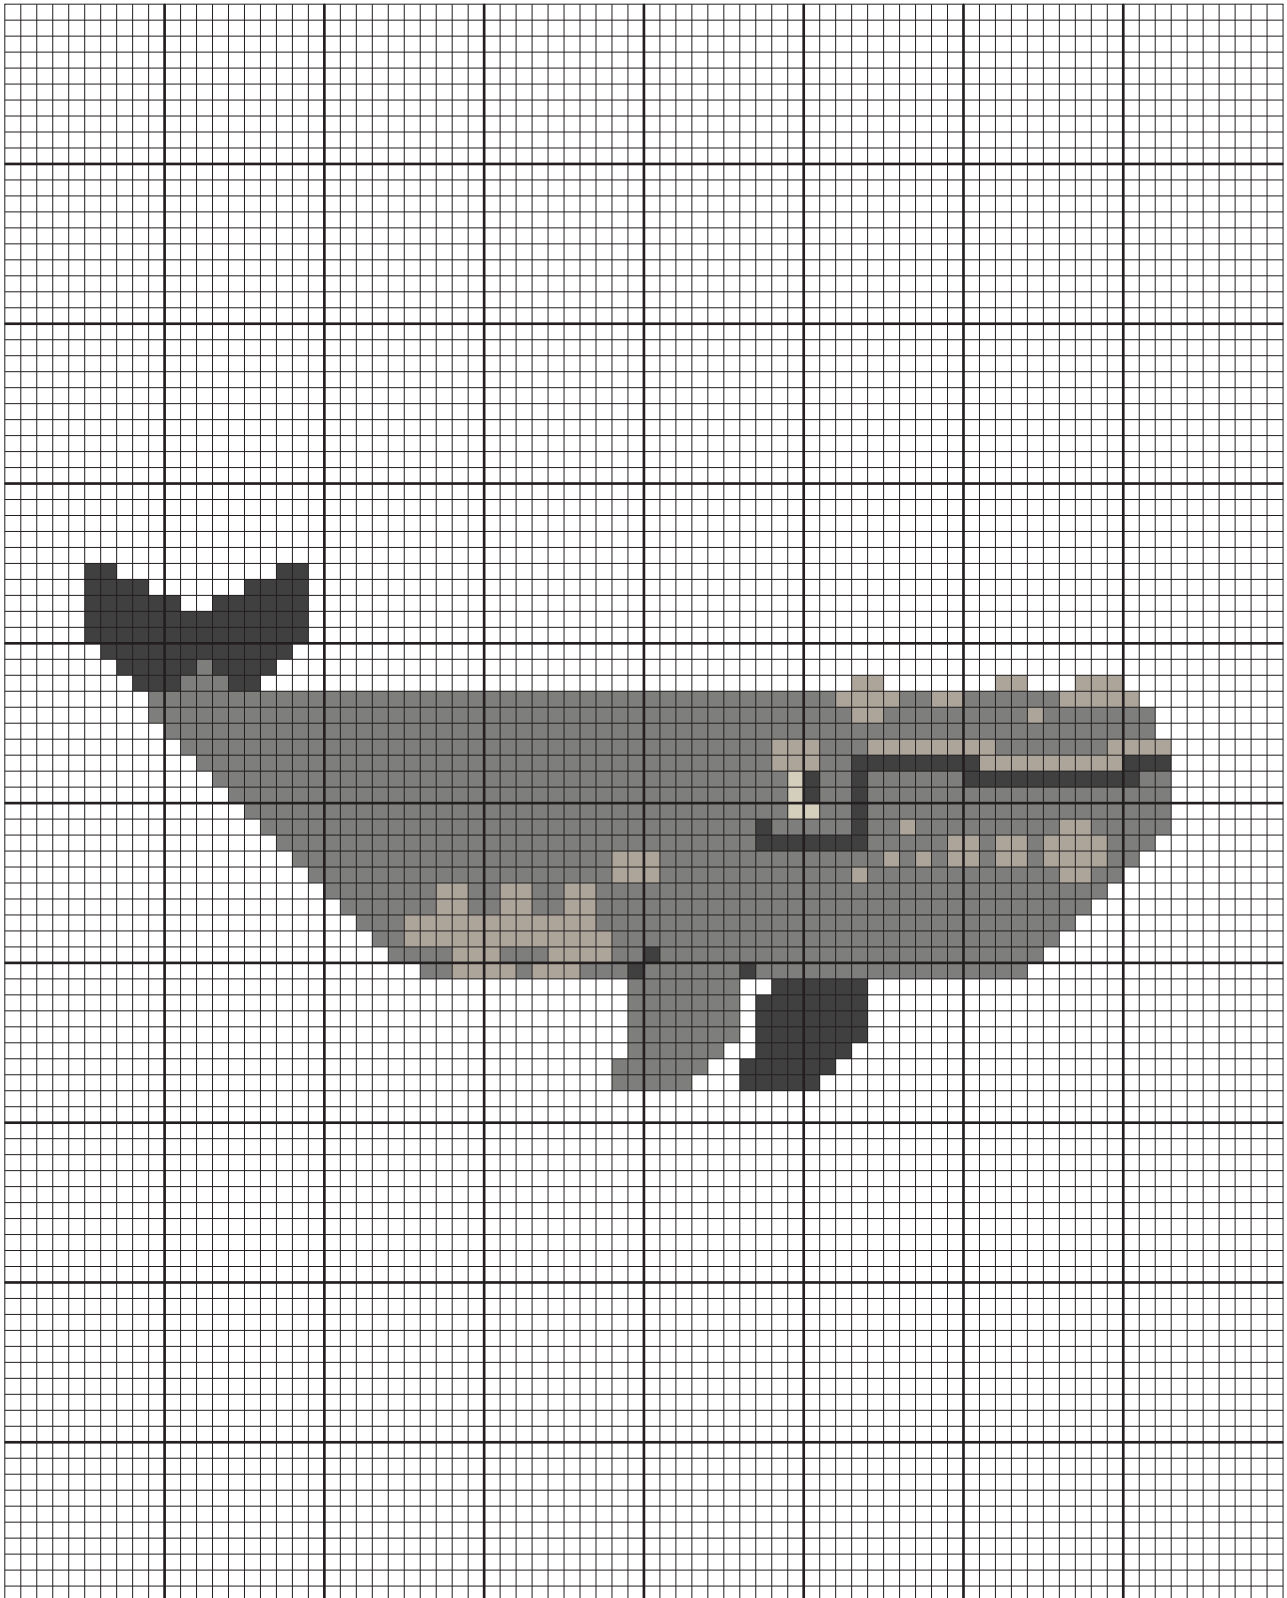

# Sheep

colored cross stitch chart

- 428
- 67
- 66
- 17

# Oryx

colored cross stitch chart

- 402
- 176
- 65
- 61

# North Pacific right whale

colored cross stitch chart

- 850
- 161
- 129
- 4