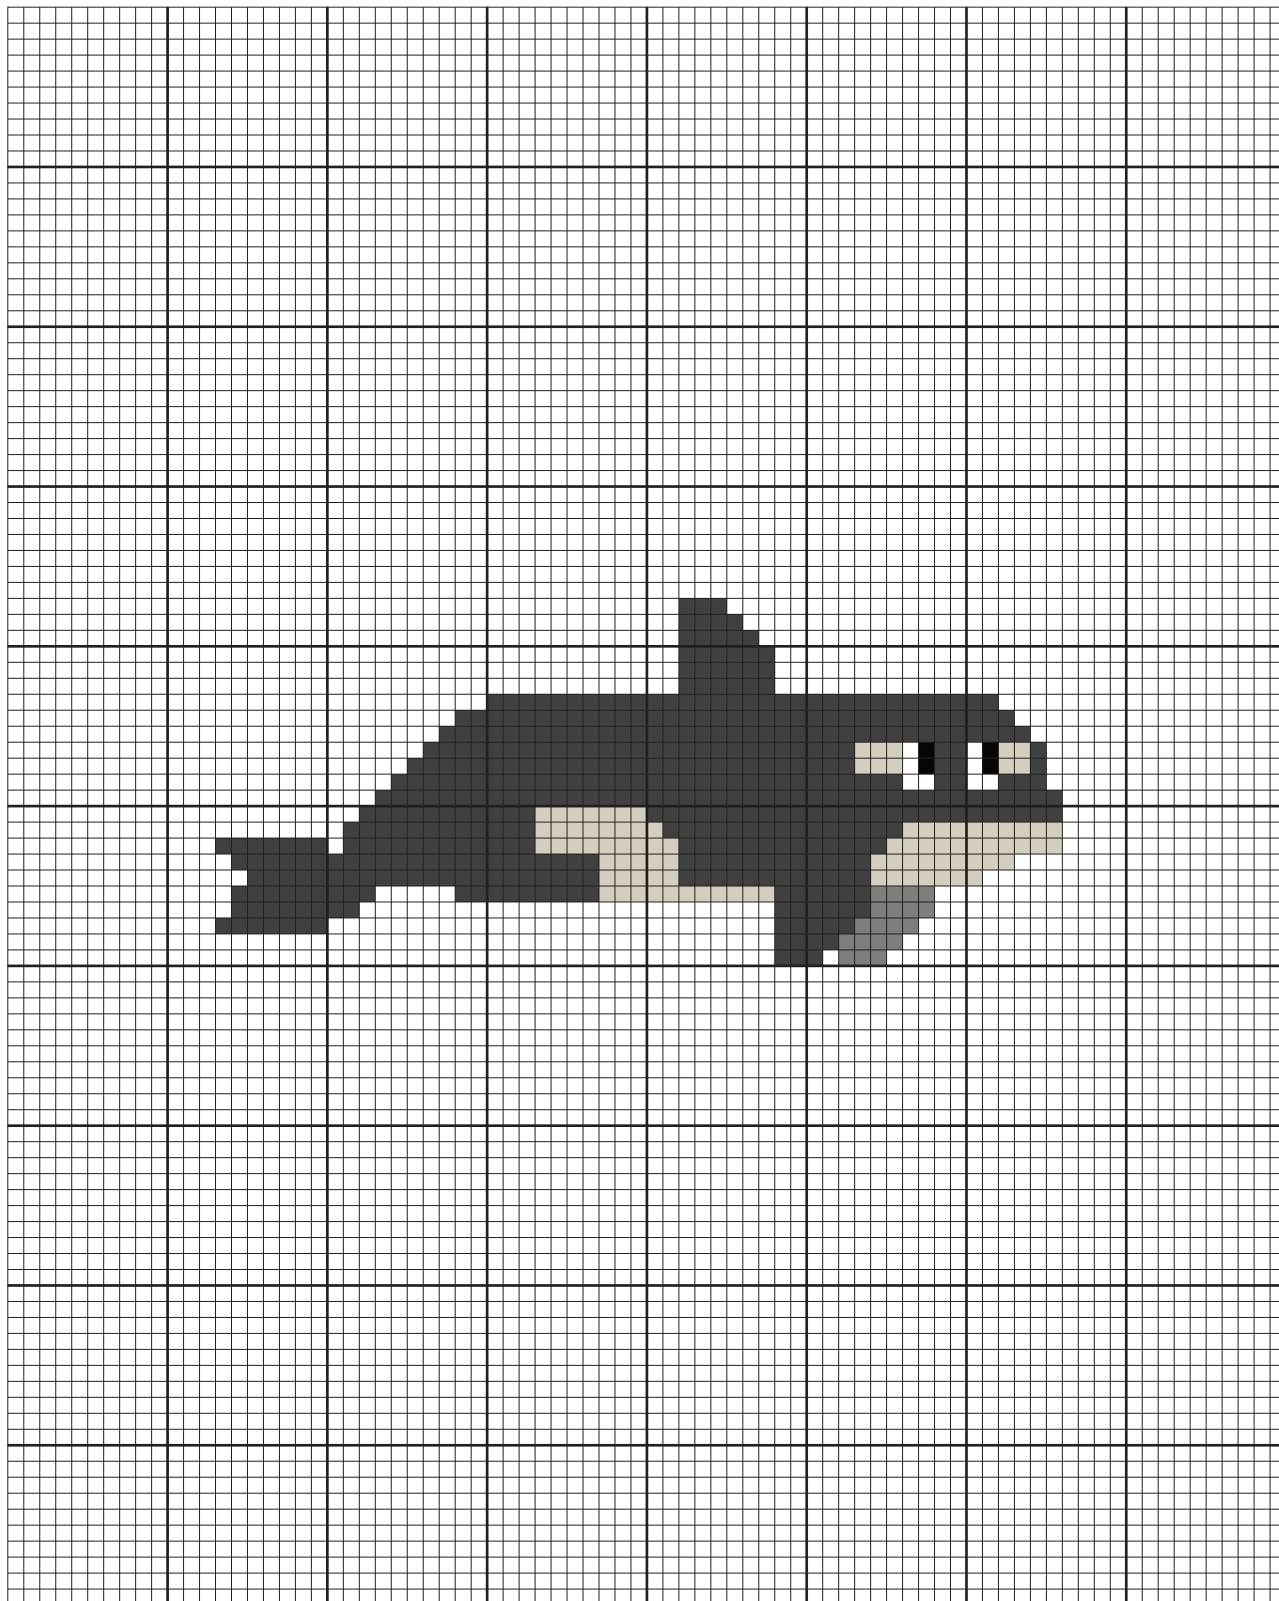

# Blue whale

colored cross stitch chart

- 932
- 195
- 59
- 4

# Common dolphin

colored cross stitch chart

- 266 □ 8
- 147
- 115
- 15

# Orca

colored cross stitch chart

- 497 ■ 2
- 92
- 19
- 8