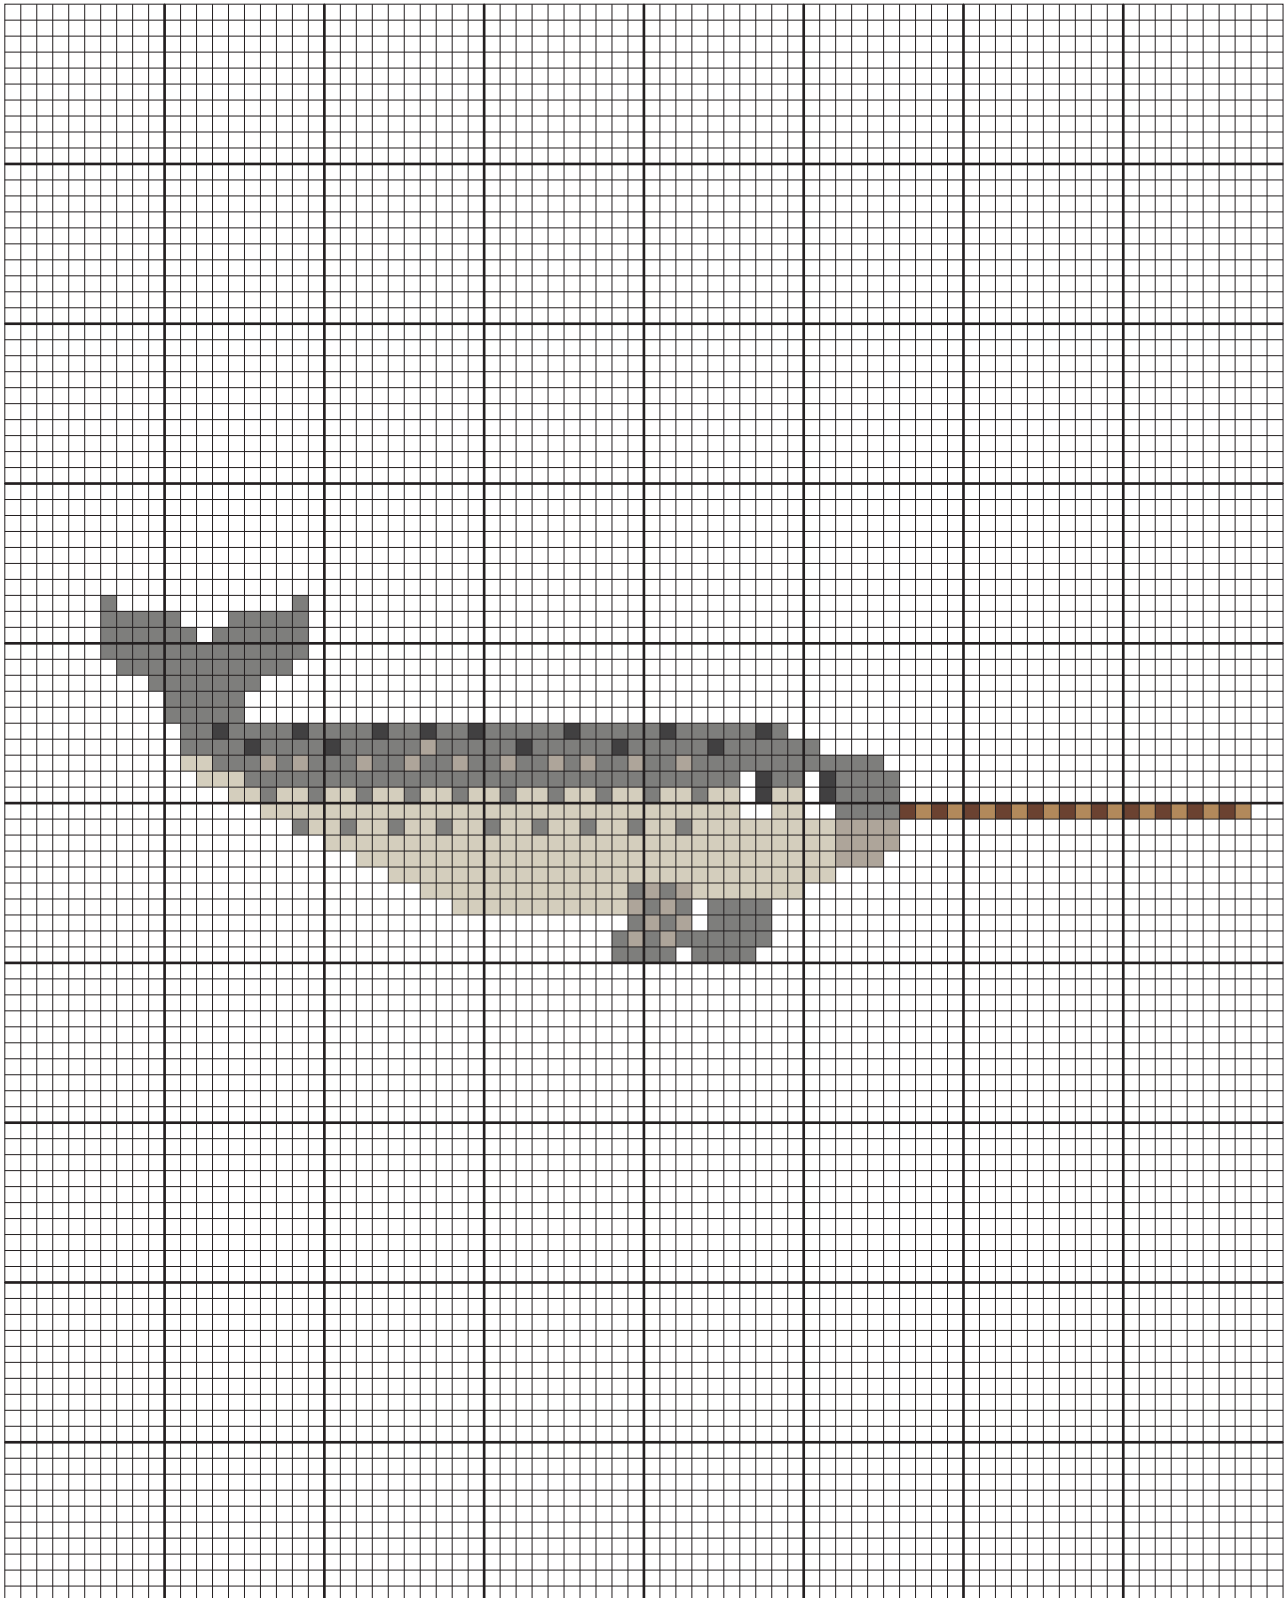

# Orca

colored cross stitch chart

- 497 ■ 2
- 92
- 19
- 8

# Beluga

colored cross stitch chart

- 475
- 36
- 8
- 4

# Narwhal

colored cross stitch chart

■ 255 ■ 11  
■ 207 ■ 11  
■ 30 □ 8  
■ 17