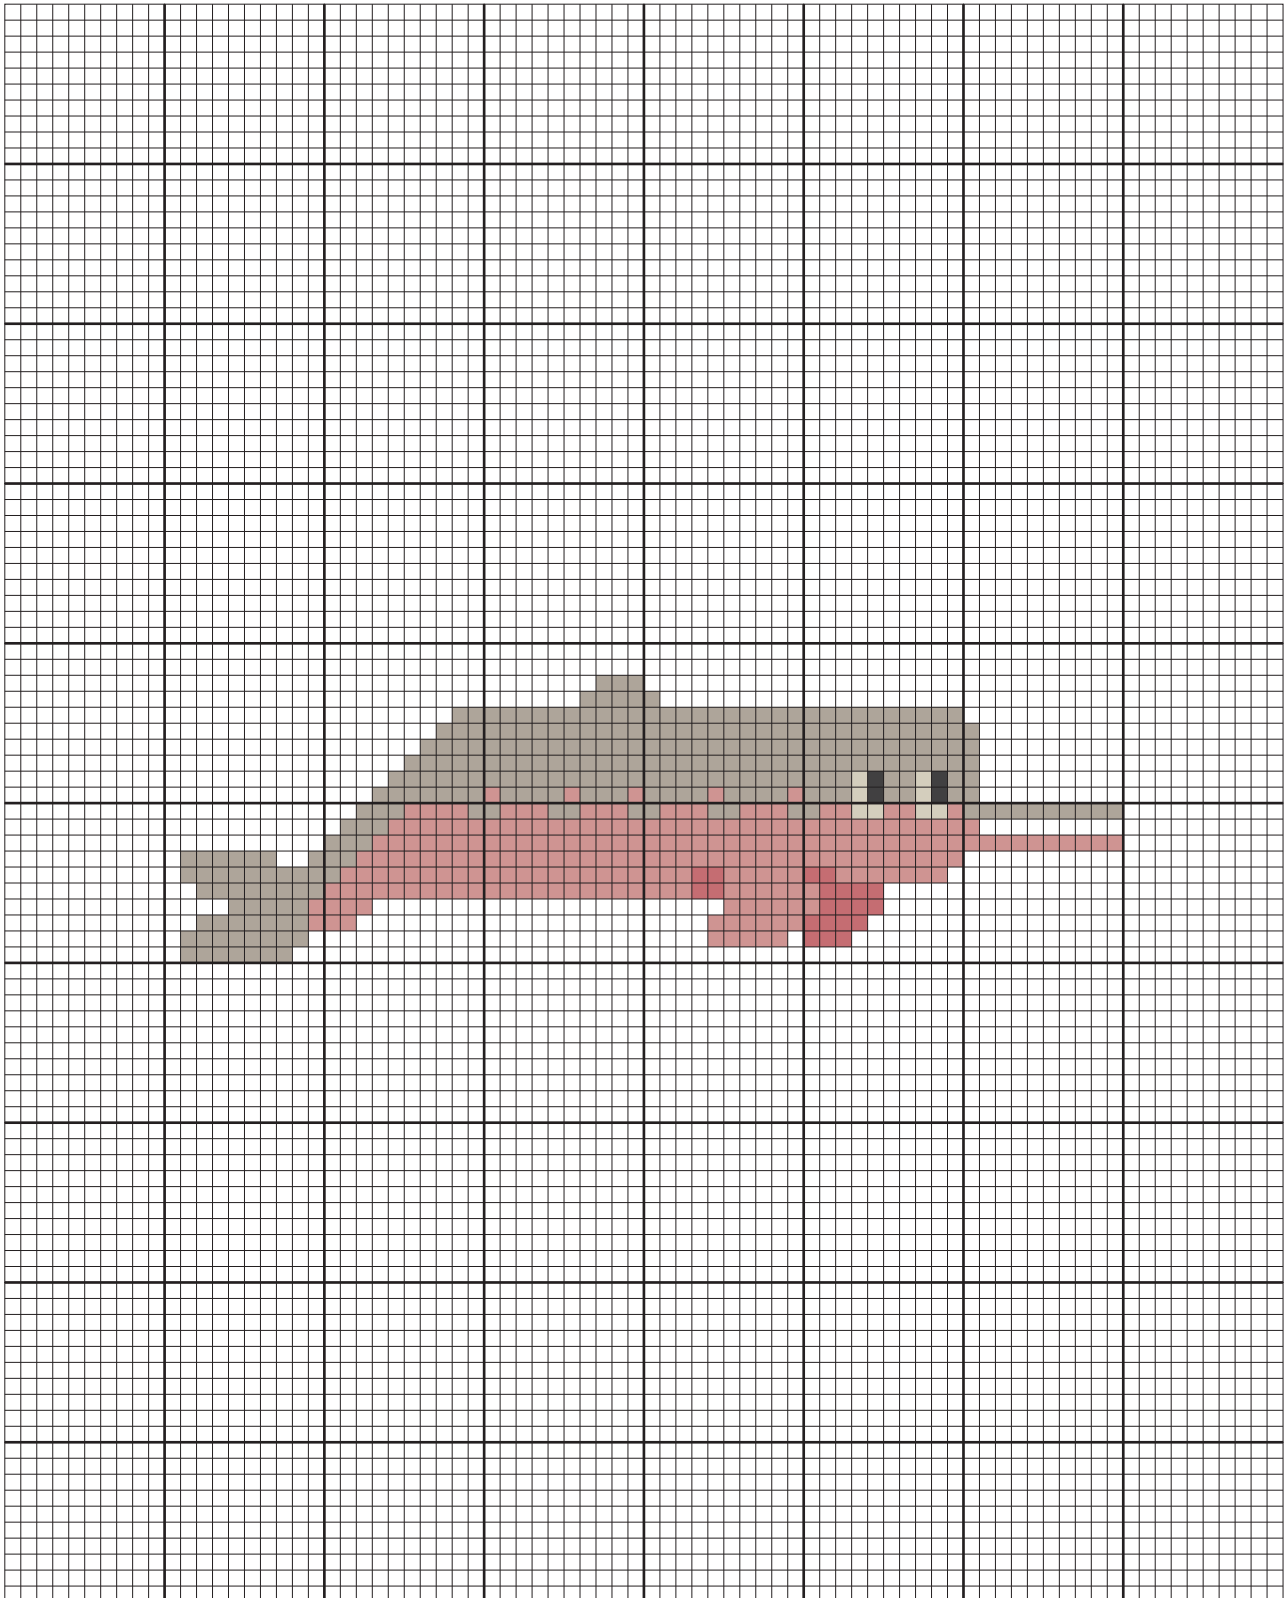

# Beluga

colored cross stitch chart

- 475
- 36
- 8
- 4

# Narwhal

colored cross stitch chart

■ 255 ■ 11  
■ 207 ■ 11  
■ 30 □ 8  
■ 17

# Sperm whale

colored cross stitch chart

- 995
- 101
- 25
- 12

# Amazon river dolphin

colored cross stitch chart

- 290 ■ 4
- 235
- 21
- 8