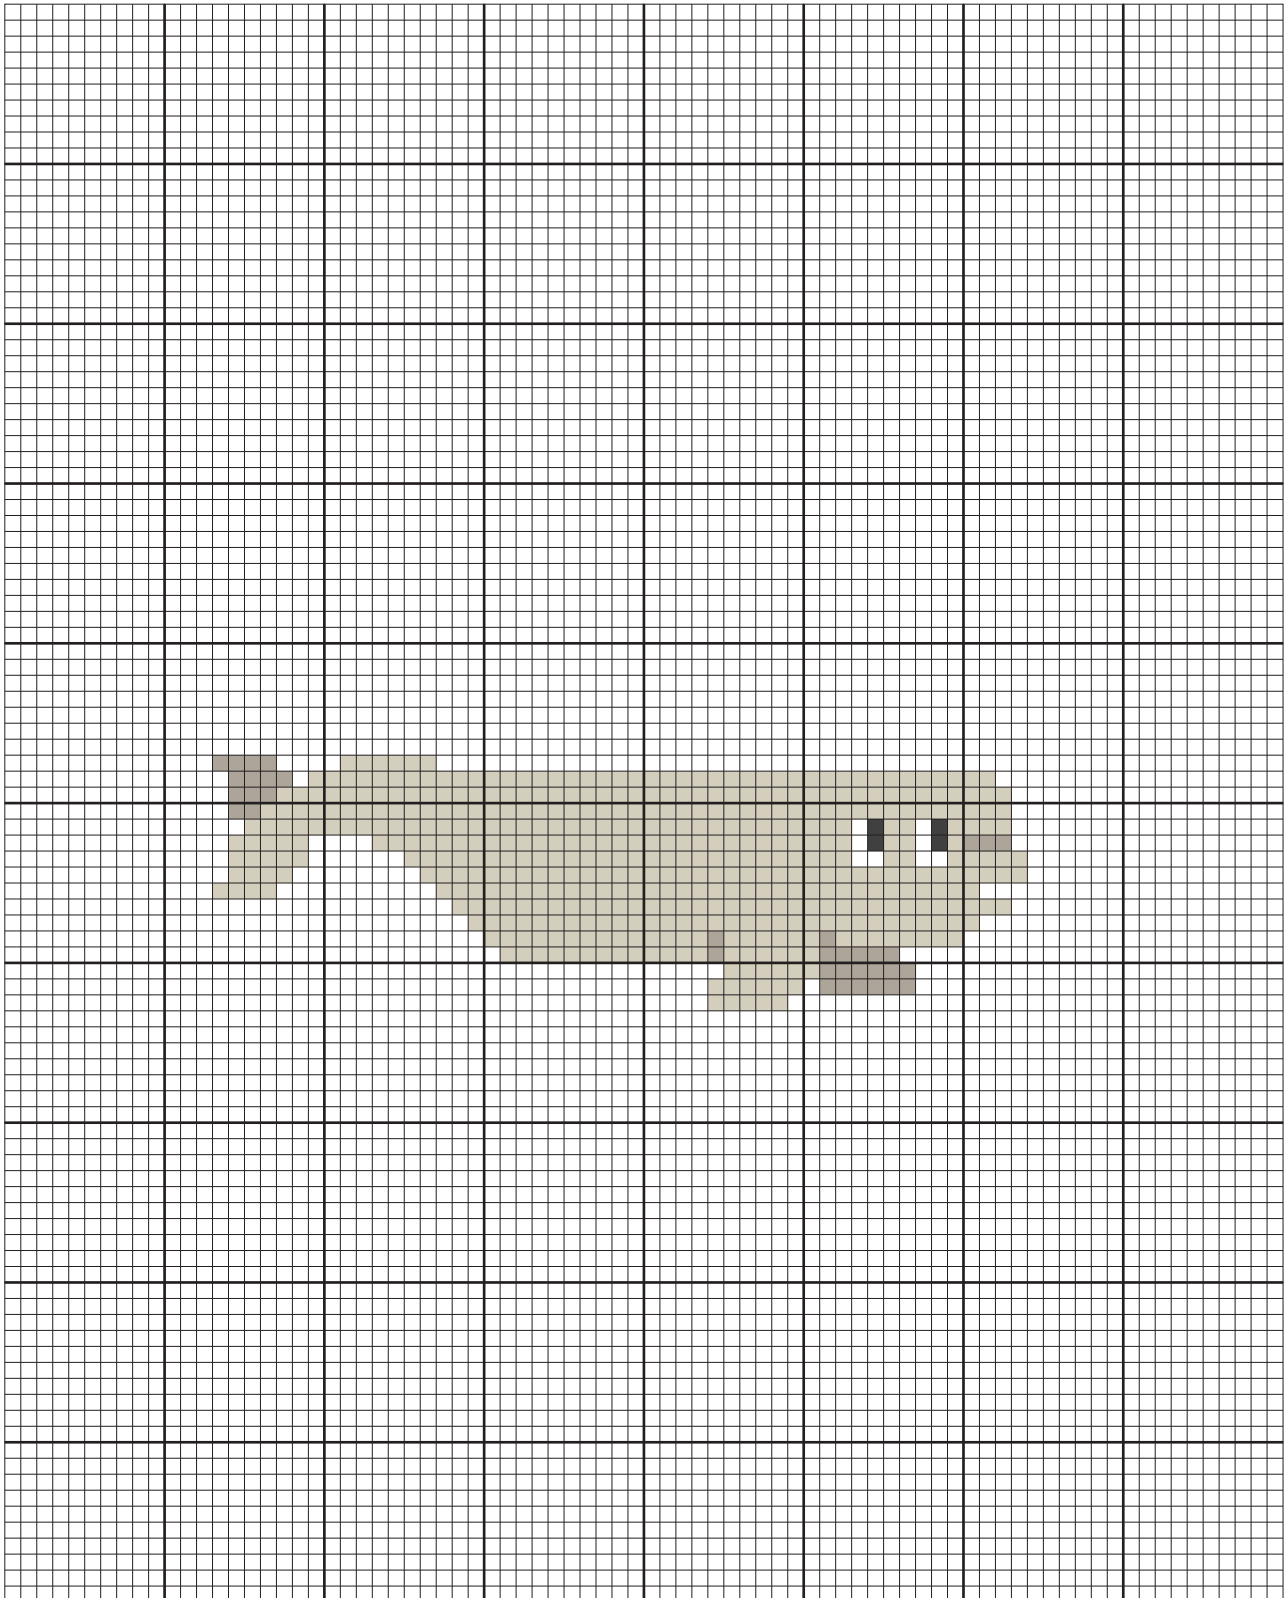

# Orca

colored cross stitch chart

- 497 ■ 2
- 92
- 19
- 8

# Bottlenose dolphin

colored cross stitch chart

- 449
- 70
- 23
- 8

# Beluga

colored cross stitch chart

- 475
- 36
- 8
- 4