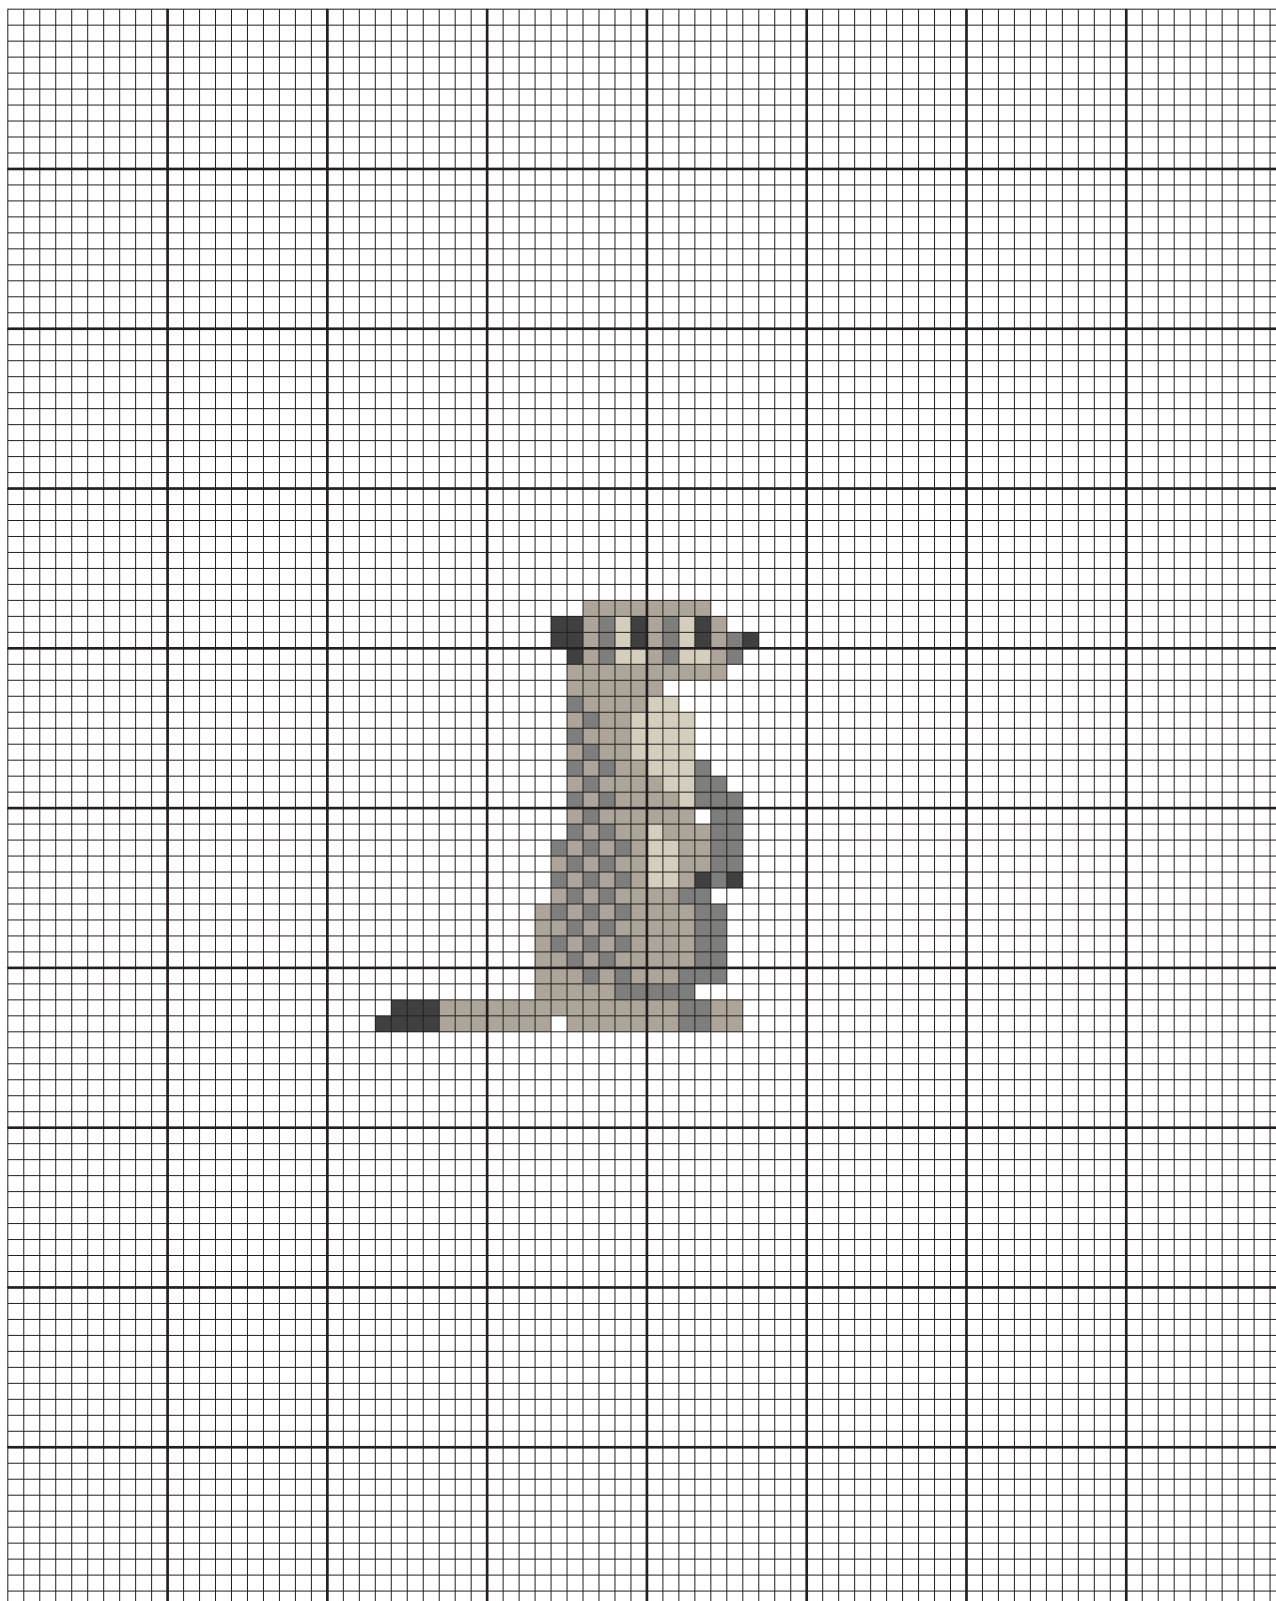

100 MAMMALS (2)

colored cross stitch chart

16 color palette

Orangutan

colored cross stitch chart

- 595
- 9
- 87
- 8
- 45
- 37

Hare

colored cross stitch chart

colored cross stitch chart

- 200 ■ 7
- 25
- 22
- 8

Honduran white bat

colored cross stitch chart

■ 142	■ 8
■ 114	□ 8
■ 54	■ 4
■ 33	

Japanese house bat

colored cross stitch chart

- 174 ■ 8
- 133
- 61
- 22

■ 377 ■ 2
■ 108
■ 62
■ 15

Lion

colored cross stitch chart

- 378 ■ 18
- 253
- 195
- 30

Tiger

colored cross stitch chart

■ 334 ■ 18
■ 221
■ 140
■ 100

Banded mongoose

colored cross stitch chart

- 186 ■ 1
- 99
- 45
- 8

Meerkat

colored cross stitch chart

- 220
- 81
- 63
- 29

Hyena

colored cross stitch chart

- 220 ■ 8
- 81 ■ 6
- 63
- 29