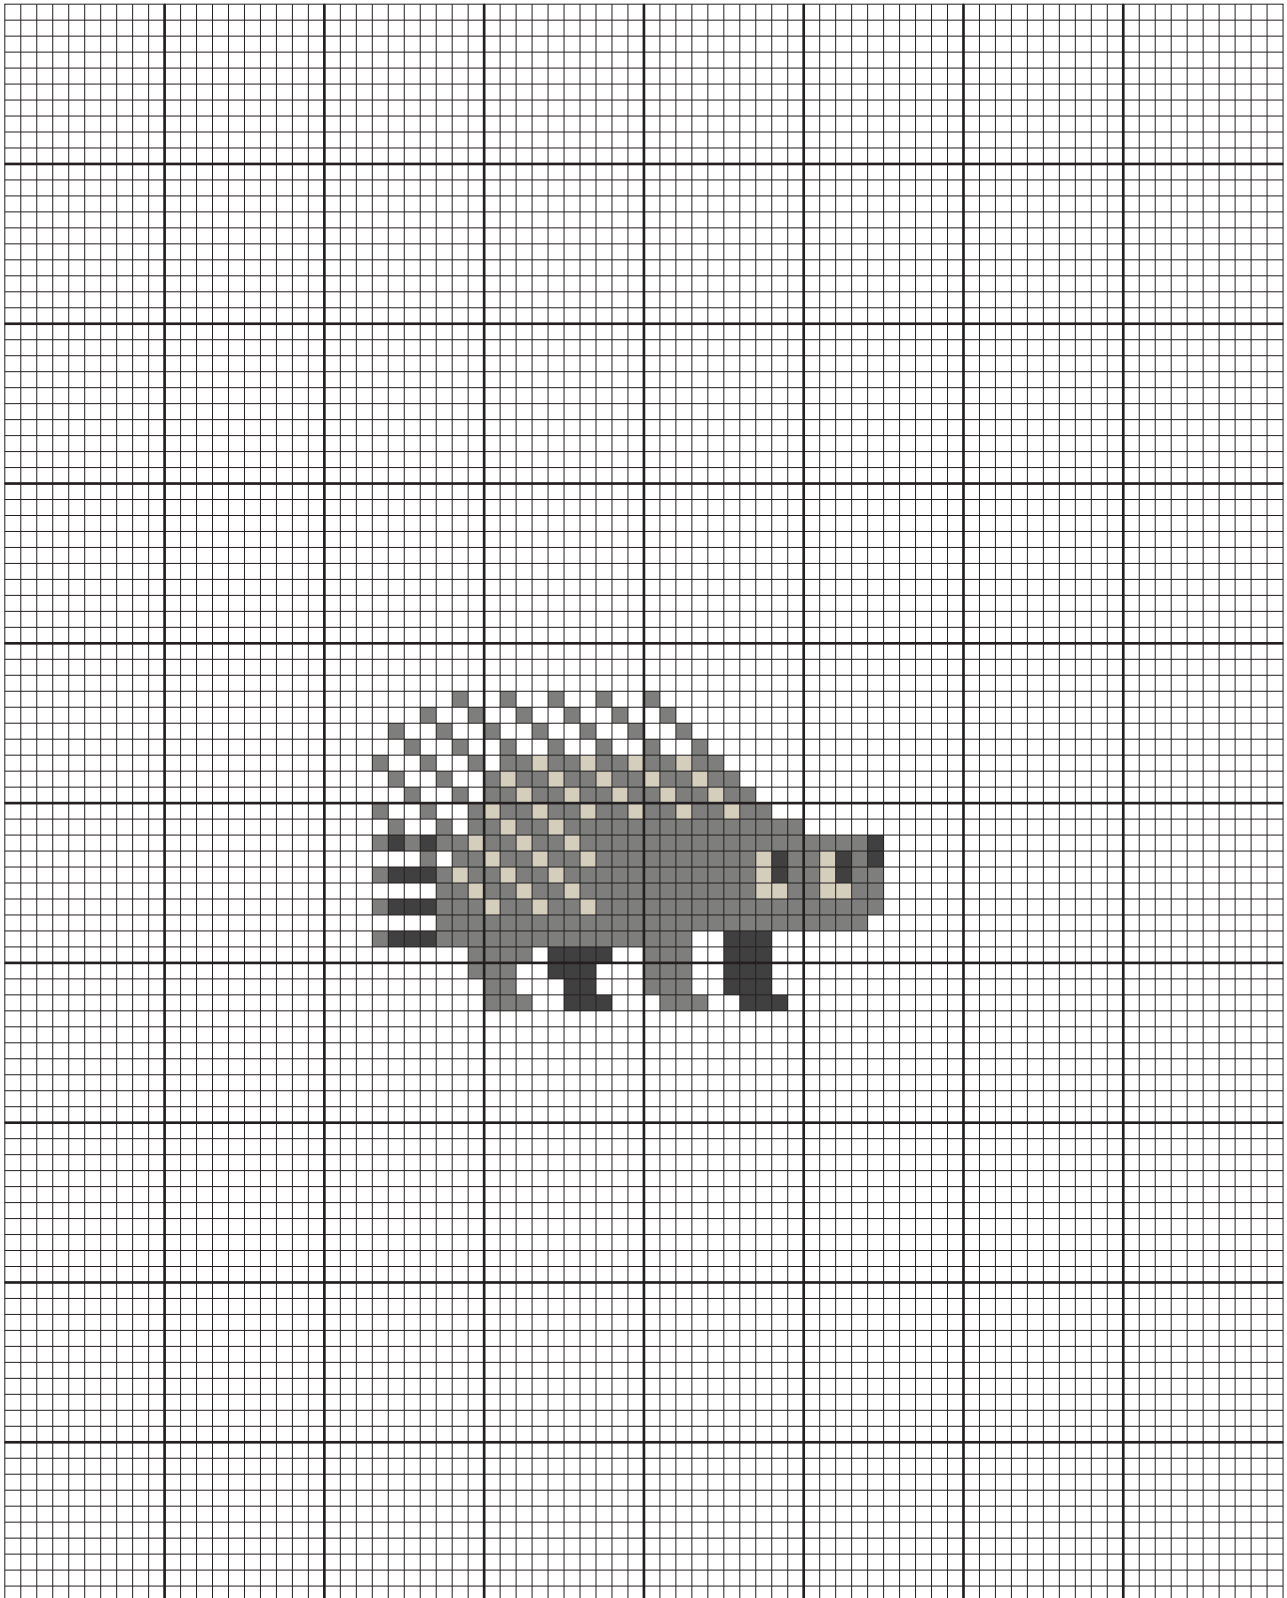

100 MAMMALS (2)

colored cross stitch chart

16 color palette

Orangutan

colored cross stitch chart

- 595
- 9
- 87
- 8
- 45
- 37

Hare

colored cross stitch chart

- 201 ■ 21
- 56
- 50
- 21

Rabbit

colored cross stitch chart

- 215
- 23
- 21
- 5

Giant squirrel

colored cross stitch chart

■ 202	■ 8
■ 84	■ 6
■ 53	
■ 30	

Squirrel

House mouse

colored cross stitch chart

- 142
- 34
- 25
- 8

Naked mole-rat

colored cross stitch chart

- 221
- 56
- 11
- 4

Old World porcupine

colored cross stitch chart

- 284
- 45
- 44

Guinea pig

colored cross stitch chart

■ 107	□ 8	■ 4
■ 33	■ 7	
■ 26	■ 6	
■ 23	■ 4	

Hedgehog

colored cross stitch chart

■ 87	■ 8
■ 62	■ 8
■ 50	□ 8
■ 35	■ 4

Old World mole