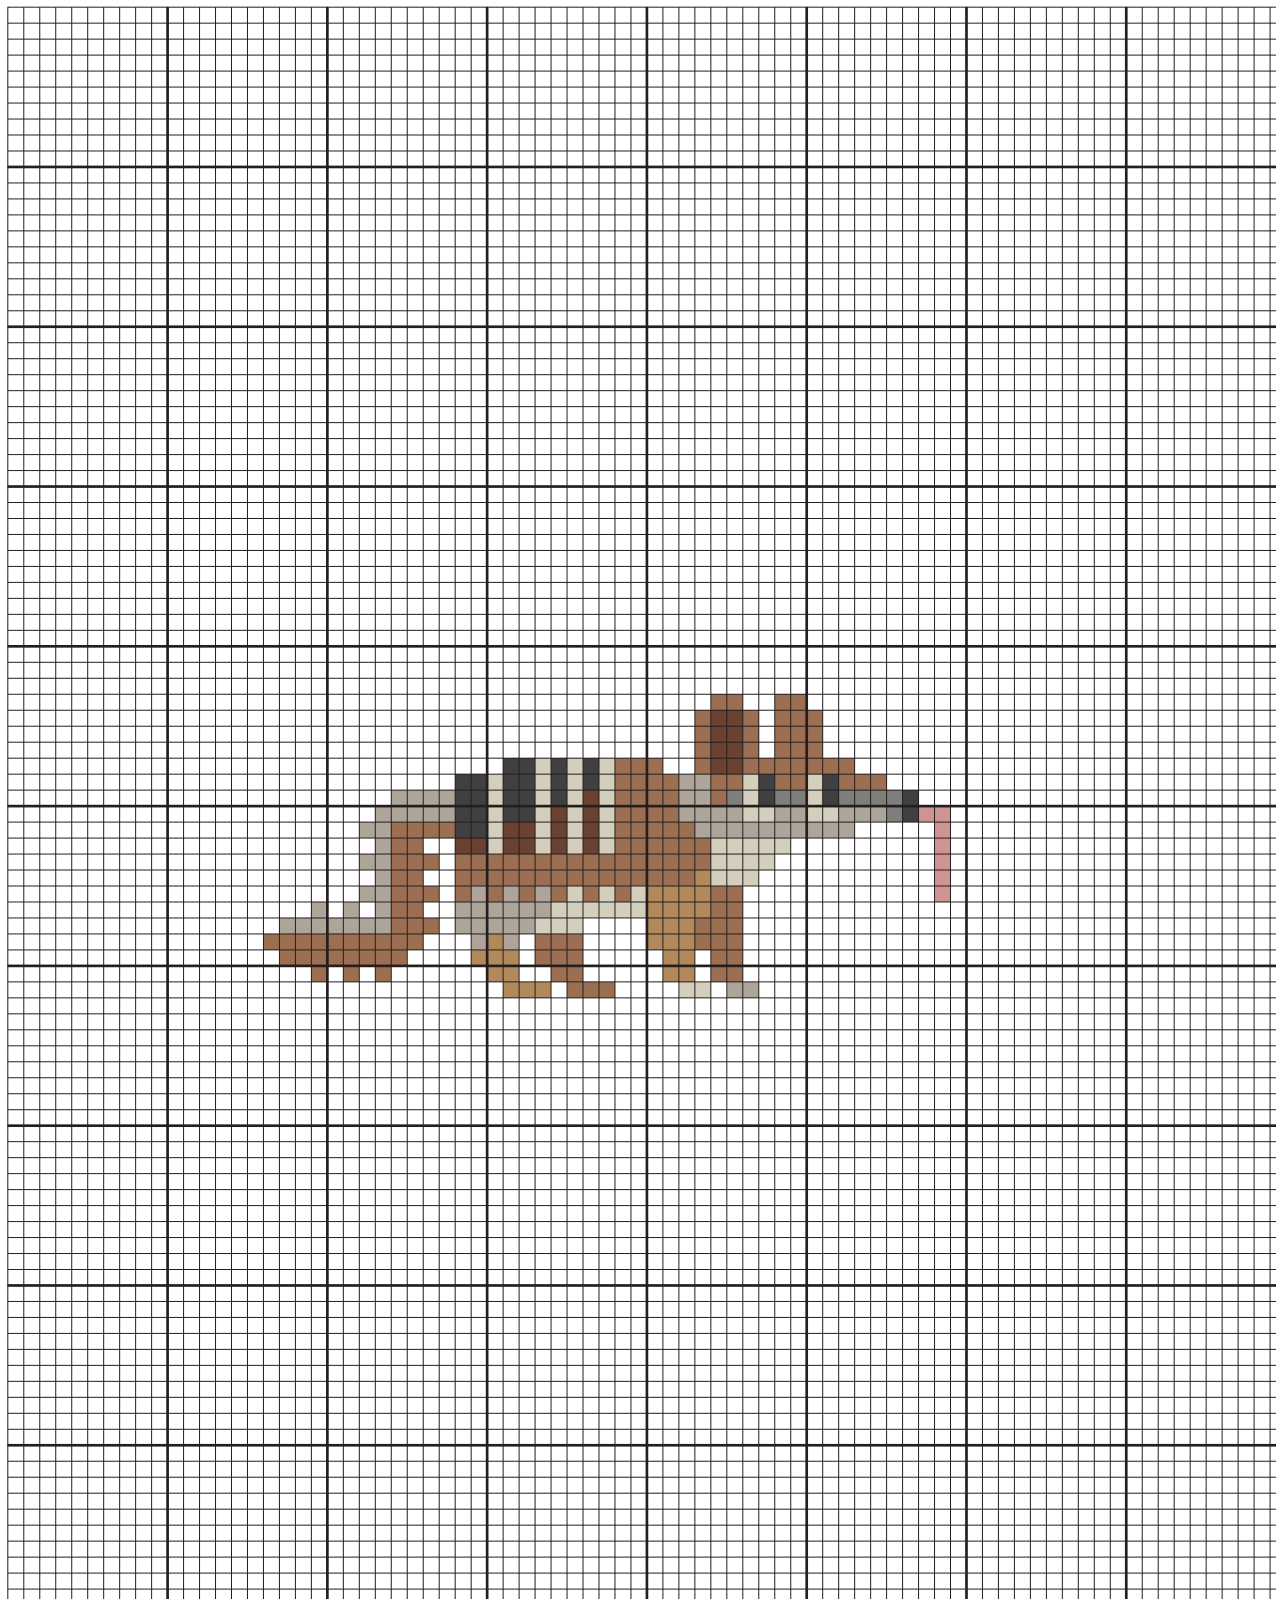

100 MAMMALS (1)

colored cross stitch chart

16 color palette

Numbat

colored cross stitch chart

■ 163	■ 27
■ 68	■ 21
■ 57	■ 8
■ 28	■ 7

Tasmanian devil

colored cross stitch chart

- 317 ■ 6
- 21
- 12
- 9

Bilby

colored cross stitch chart

- 139 ■ 15
- 66 ■ 13
- 34
- 24

Koala

colored cross stitch chart

- 209
- 75
- 41
- 8

Kangaroo

colored cross stitch chart

- 383
- 158
- 43
- 29

Armadillo

colored cross stitch chart

- 158 ■ 13
- 79 ■ 4
- 71
- 13

Three-toed sloth

colored cross stitch chart

- | | |
|-------|------|
| ■ 220 | ■ 25 |
| ■ 84 | ■ 13 |
| ■ 65 | □ 8 |
| ■ 32 | |

Two-toed sloth

colored cross stitch chart

■ 196	■ 22
■ 80	■ 9
■ 60	□ 8
■ 28	■ 4

Giant anteater

colored cross stitch chart

- 256 ■ 9
- 145
- 74
- 48

Aardvark

colored cross stitch chart